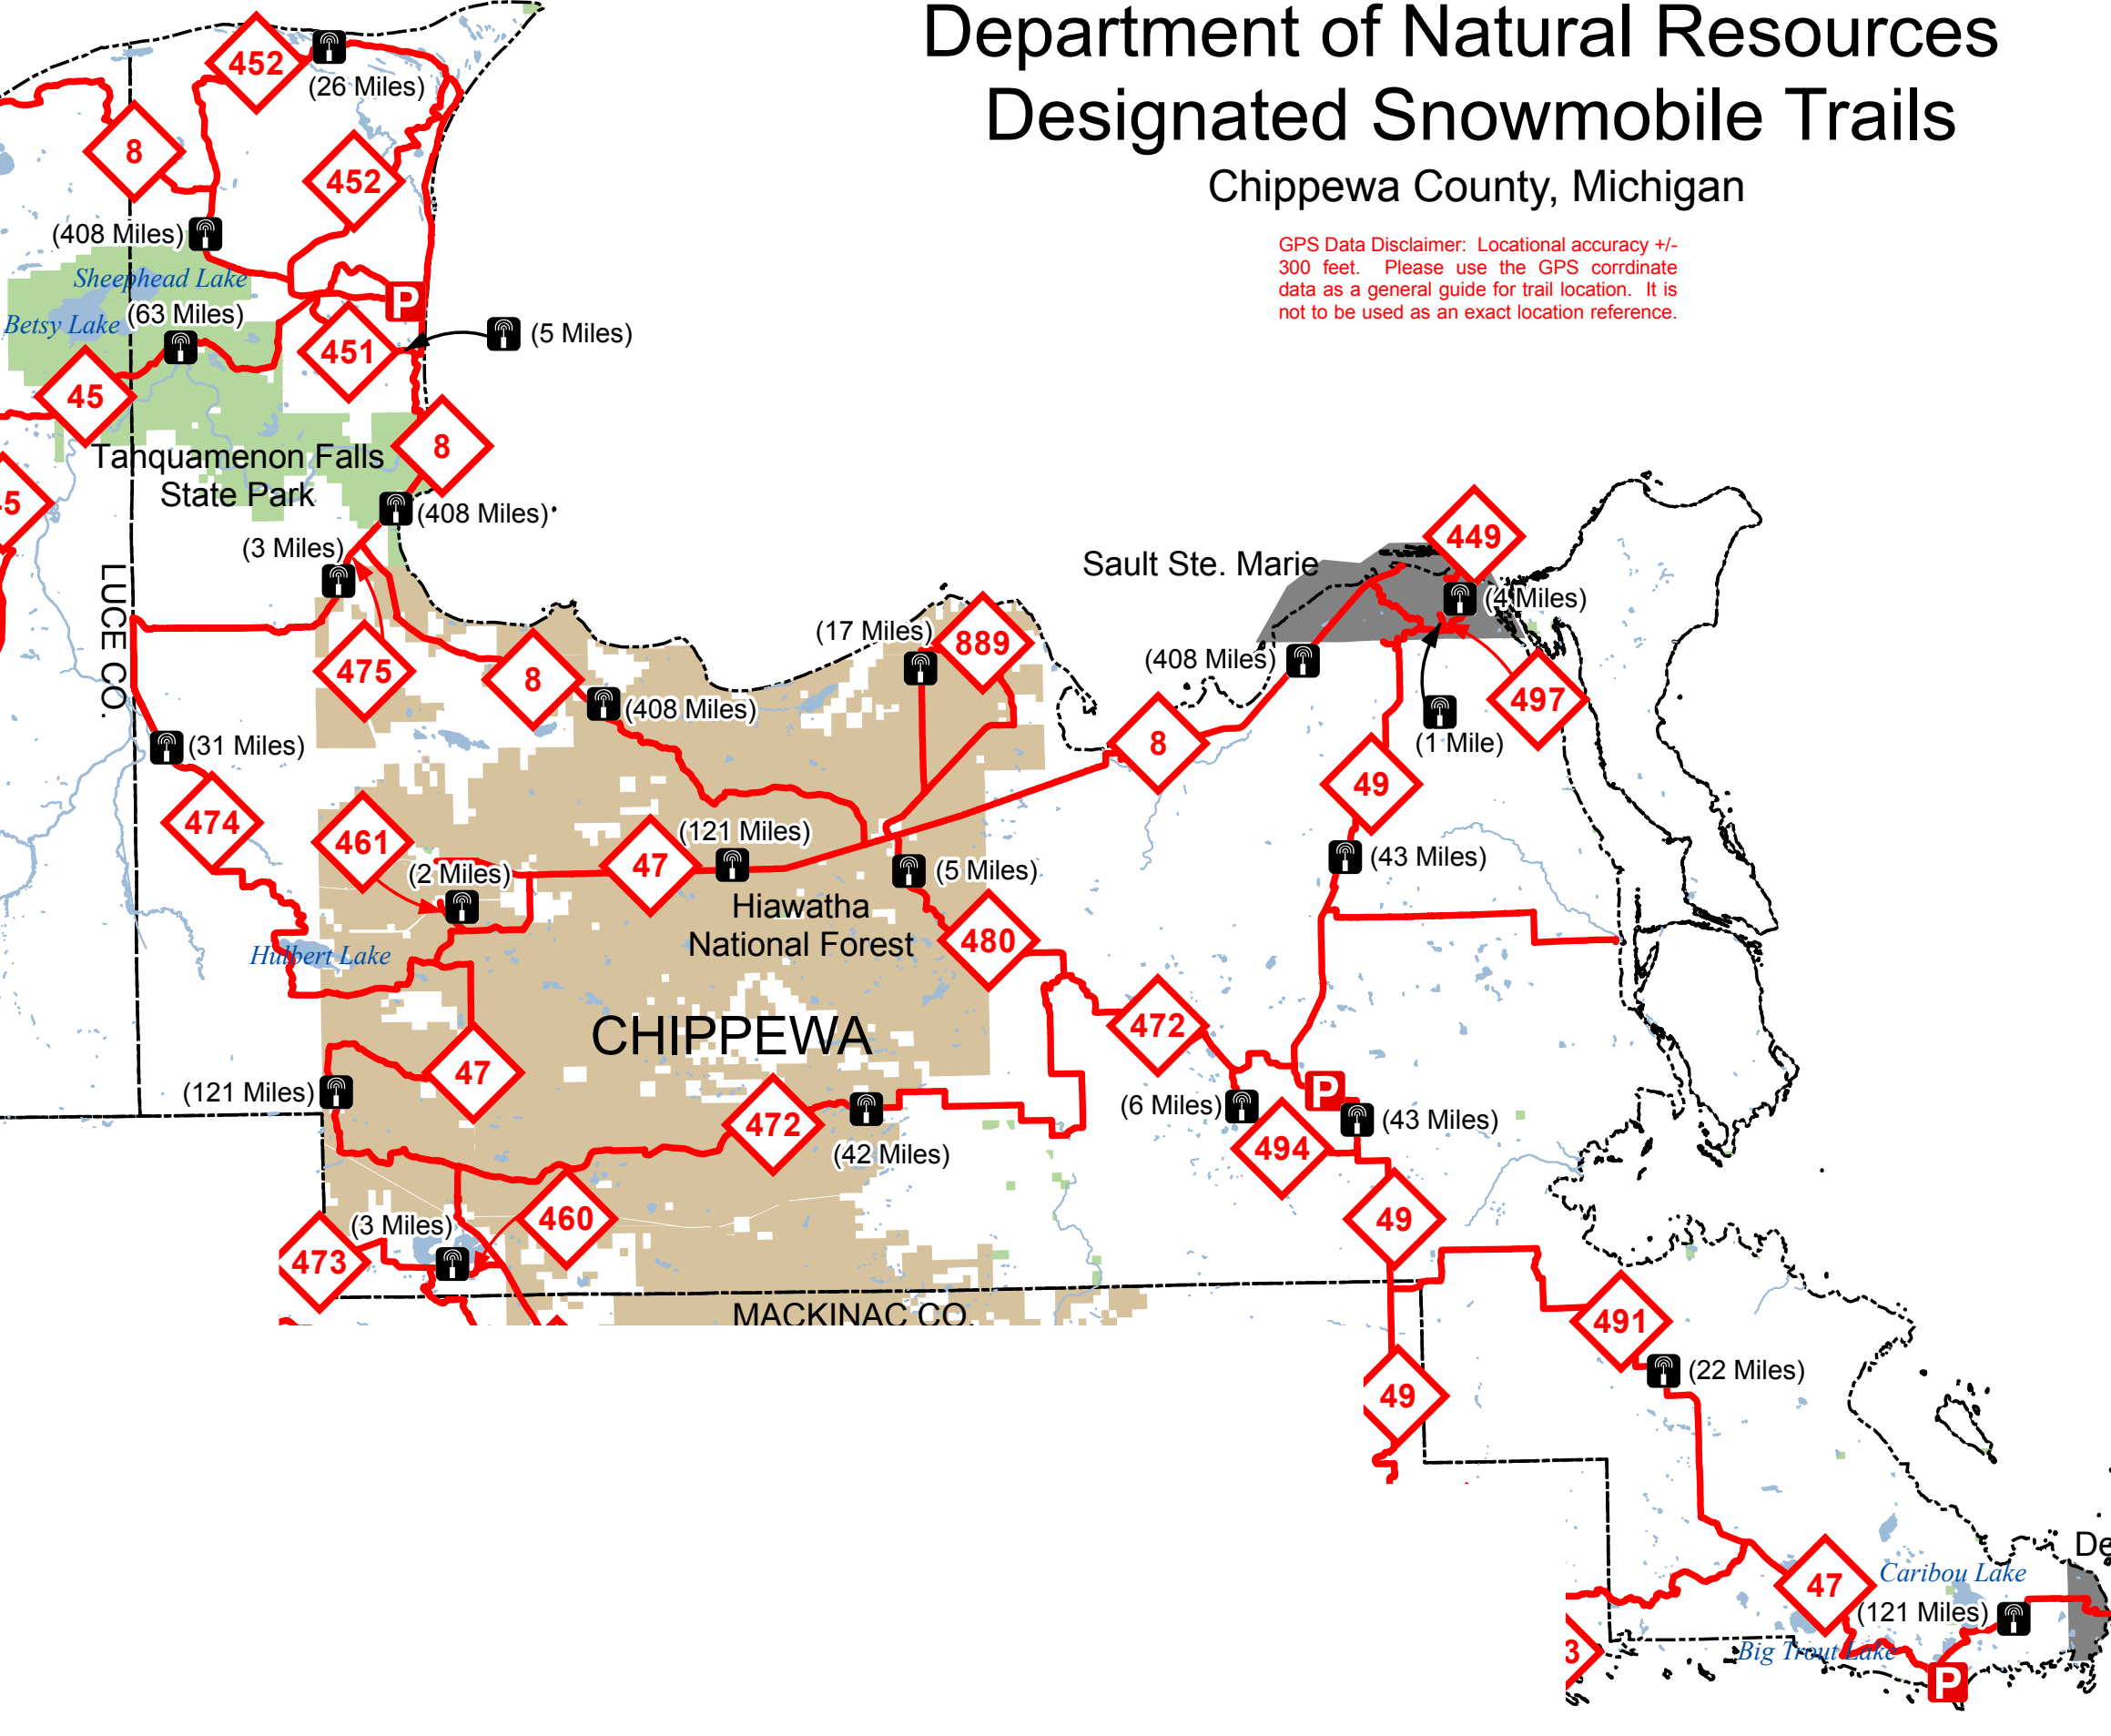

Department of Natural Resources Designated Snowmobile Trails

Chippewa County, Michigan

GPS Data Disclaimer: Locational accuracy +/- 300 feet. Please use the GPS coordinate data as a general guide for trail location. It is not to be used as an exact location reference.

Updated 8/22/2011

- Legend**
- Parking Lot
 - Link to Download GPS file
 - Snowmobile Trail
 - Highway
 - Paved or Gravel Road
 - Poor Dirt Road
 - Lakes and Rivers
 - Cities
 - State Land
 - Federal Land
 - County Boundaries